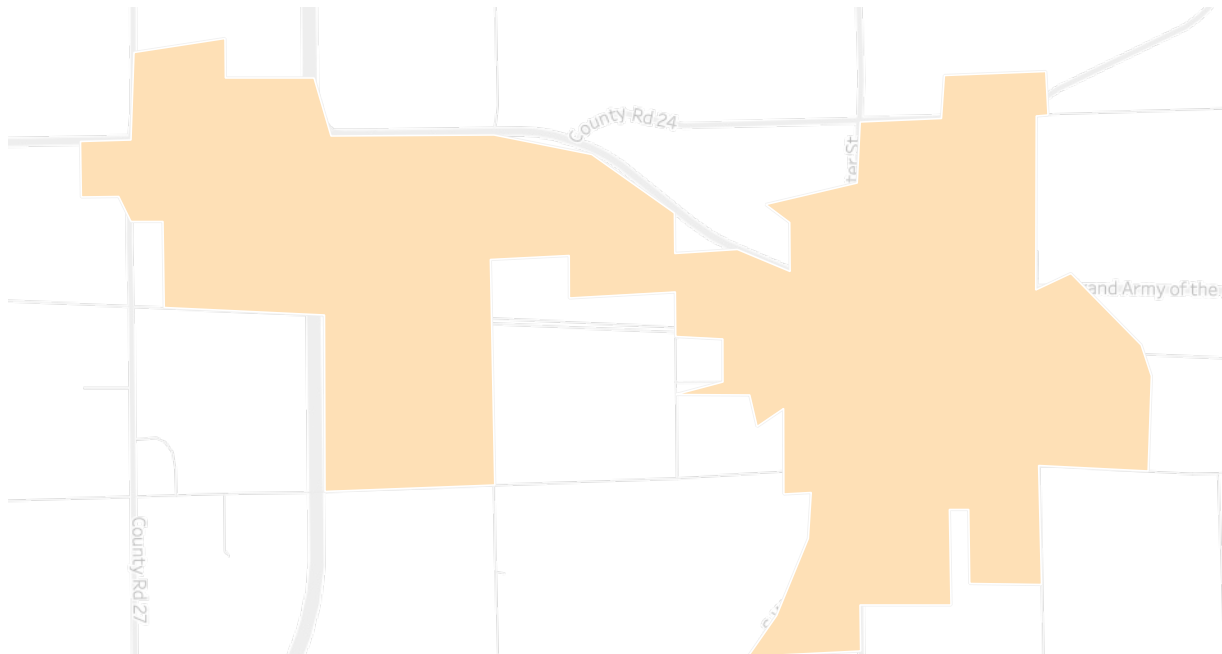

Self-Response by City

This map features self-response rates from households that responded to the 2020 Census online, by mail, or by phone. Rates can be viewed in [rankings here](#).

Indiana
Self-Response
52.5%

Waterloo
Self-Response
44.8%

- Select Date**
4/15/2020
- Select Mode**
Total
- Select State**
Indiana
- Select City**
Waterloo
- Geographies**
- Return to State
- County
- City**
- Census Tract
- Congressional District
- Town and Township
- Tribal Area