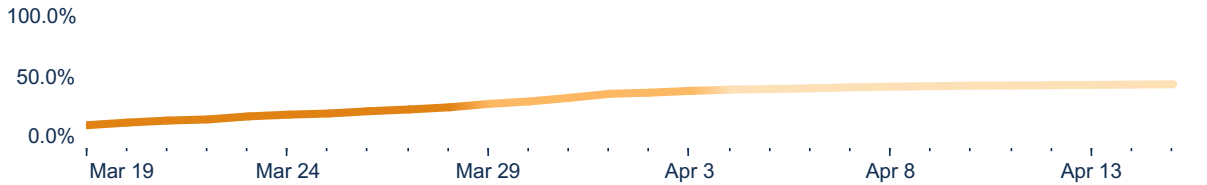

Waterloo, Indiana Total Self-Response Rate

For questions, email responseratemap@census.gov
Responses received as of 4/15/2020.
[Click here for technical details](#)